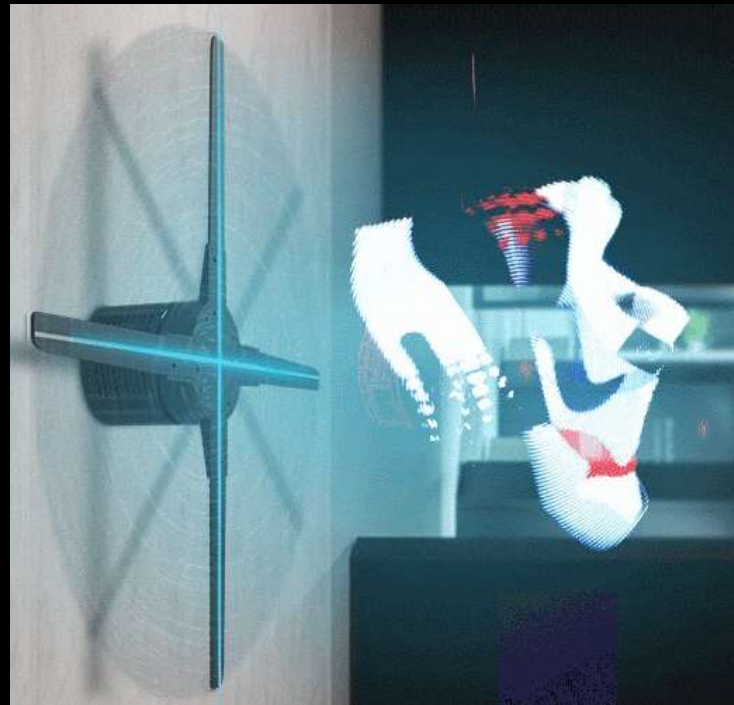

UNIQUE - BRIGHTNESS 1600CD/M2

GOOD RESULTS EVEN IN BRIGHT ROOMS

BRIGHT OR DARK BACKGROUND

ROTATING BLADES HARDLY PERCEPTIBLE

UNIQUE INTERNET-REMOTE CONTROL

- Through secure Cloud-server control it from everywhere
- Do not confuse with near Wifi
- IOS or Android App and over Web (beta)