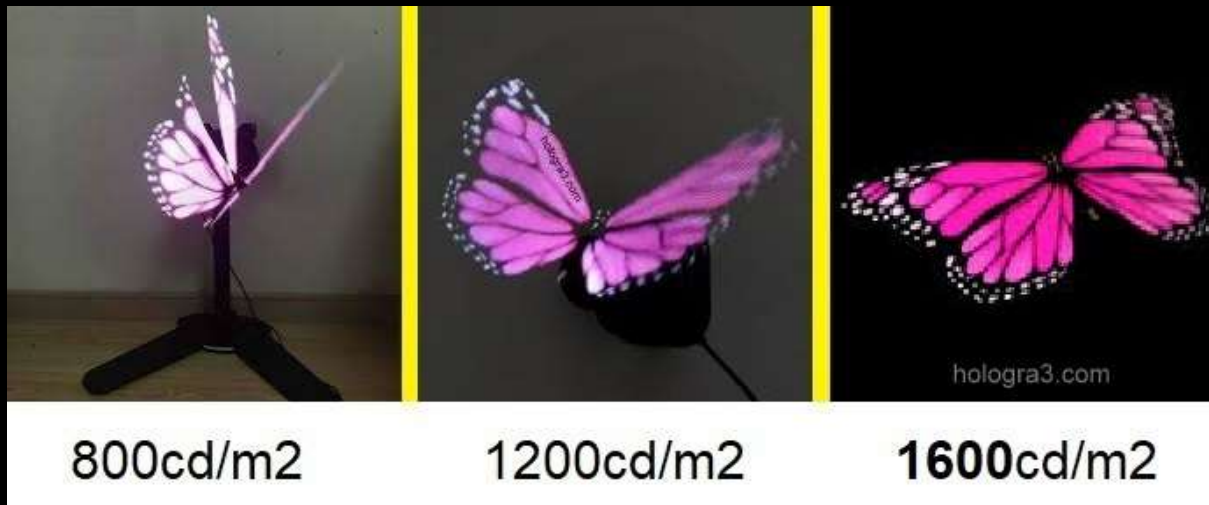

UNIQUE - BRIGHTNESS 1600CD/M2

GOOD RESULTS EVEN IN BRIGHT ROOMS