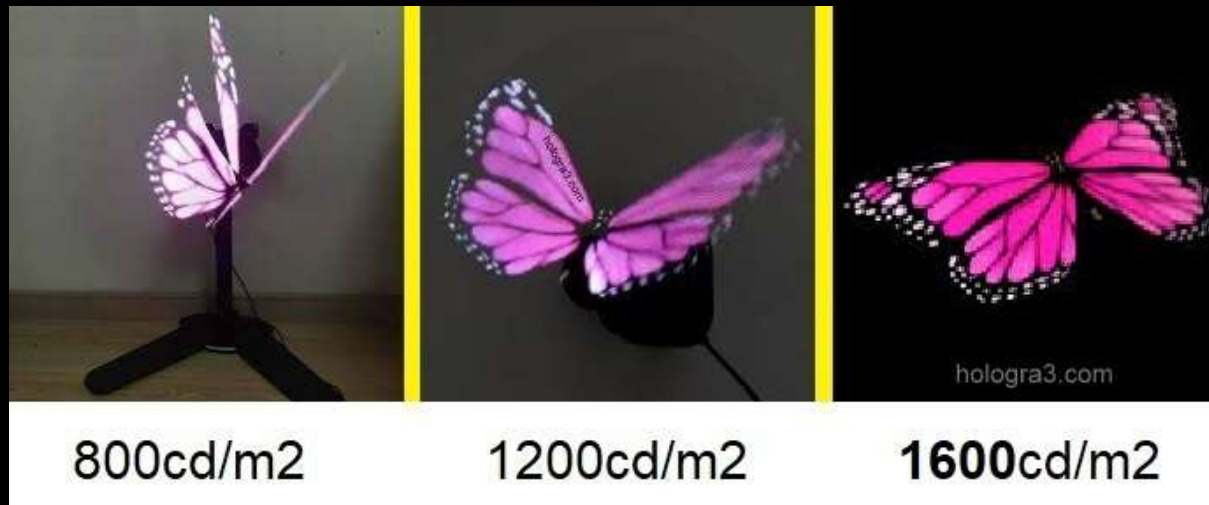

43A basic:
-Brightness 800cd/m2
-SD Card
-bin Video-files

50A professional:
-1600cd/m2 (best on market)
-Fast A7 processor
-bold and fast pictures
-mp4

-Remote control over
smartphone-app
-Group and runtime setting