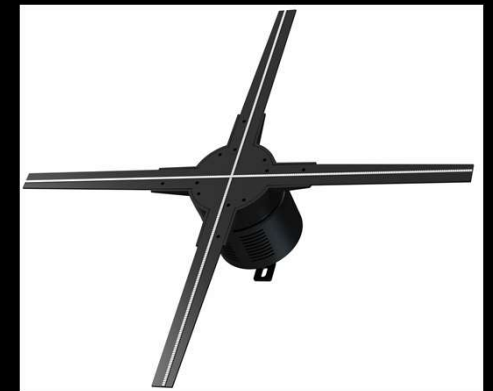

43CM STARTING FROM 99€

43A
224 or 368 LEDs

43B

43B2

MODEL 50A BESTSELLER

Remote control
(Cloud)

1600cd/m2

100 Testvideo

Tact:15 seconds

Description	Feature	Description	Feature
Diameter	50cm	Usage	Indoors / outdoors protected
Brightness	1600cd/m2	CPU	1.2 GHz
Resolution	500K Pixeln	RAM	8GB
Blades	4	View angle	176°
LED quantity	128pcs*4	Video format	MP4、 AVI、 RMVB、 MPEG
Watt	70W	Input Volt	100-240V AC, 50/60HZ
Control	APP Android / IOS	Temperatur range	-20°C~50°C
Software	Android	Lifetime	30000H
Weight Net	0.8 kg	Weight Gross	1.6KG
Material	Plastic + Aluminum	Package	345mm×205mm×215mm

MODEL 70H

Remote control
(Cloud)

1600cd/m2

100 Testvideo

Tact:60 seconds

Description	Feature	Description	Feature
Diameter	70cm	Einsatz	Indoors / outdoors protected
Brightness	1600cd/m2	CPU	Quad-core Cortex™-A7
Resolution	1080p	RAM	8GB
Blades	4	View angle	176°
LED quantity	256pcs*4	Video format	MP4、AVI、RMVB、MPEG
Watt	140W	Input Volt	100-240V AC, 50/60HZ
Control	APP Android / IOS	Temperatur range	-20°C~50°C
Software	Android	Lifetime	30000H
Weight Net	1.2 kg	Weight Gross	1.6KG
Material	Plastic + Aluminum	Package	345mm×205mm×215mm