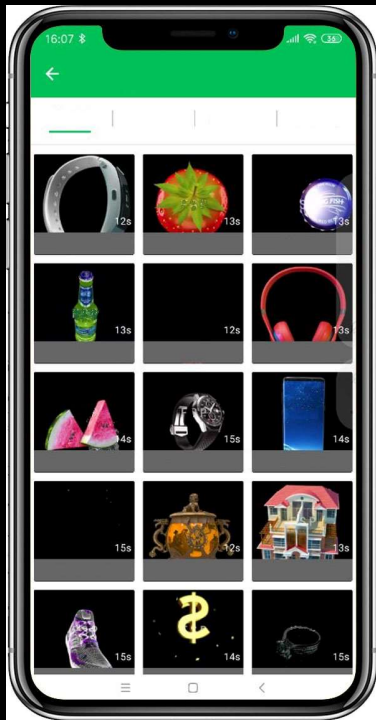

The logo features a circular icon on the left, resembling a lens or a camera aperture, with a glowing blue light effect. To its right, the word "HOLOGRA" is written in a bold, blue, sans-serif font. The number "3" is significantly larger and rendered in a 3D, blocky style with a blue-to-cyan gradient. To the right of the "3" is the ".com" domain extension in a smaller, blue, sans-serif font.

UNIQUE - BRIGHTNESS 1600CD/M2

GOOD RESULTS EVEN IN BRIGHT ROOMS

BRIGHT OR DARK BACKGROUND

ROTATING BLADES HARDLY PERCEPTIBLE

UNIQUE INTERNET-REMOTE CONTROL

- Through secure Cloud-server control it from everywhere
- Do not confuse with near Wifi
- IOS or Android App and over Web (beta)

- Appr. **100** Testvideo inclusive
- Create your video – or ask for our design-service

VIDEO FILE

mp4 Video mit schwarzem Hintergrund

APPR. 100 TEST-VIDEOS

CREATING VIDEO FILES

- Effective animations could be created,
- using free software by anyone
- Takes appr. 15 minutes
- converting 2D Text/company logo to 3D, 360° turning

Tact:15 seconds

Description	Feature	Description	Feature
Diameter	50cm	Usage	Indoors / outdoors protected
Brightness	1600cd/m2	CPU	1.2 GHz
Resolution	500K Pixeln	RAM	8GB
Blades	4	View angle	176°
LED quantity	128pcs*4	Video format	MP4、 AVI、 RMVB、 MPEG
Watt	70W	Input Volt	100-240V AC, 50/60HZ
Control	APP Android / IOS	Temperatur range	-20°C~50°C
Software	Android	Lifetime	30000H
Weight Net	0.8 kg	Weight Gross	1.6KG
Material	Plastic + Aluminum	Package	345mm×205mm×215mm