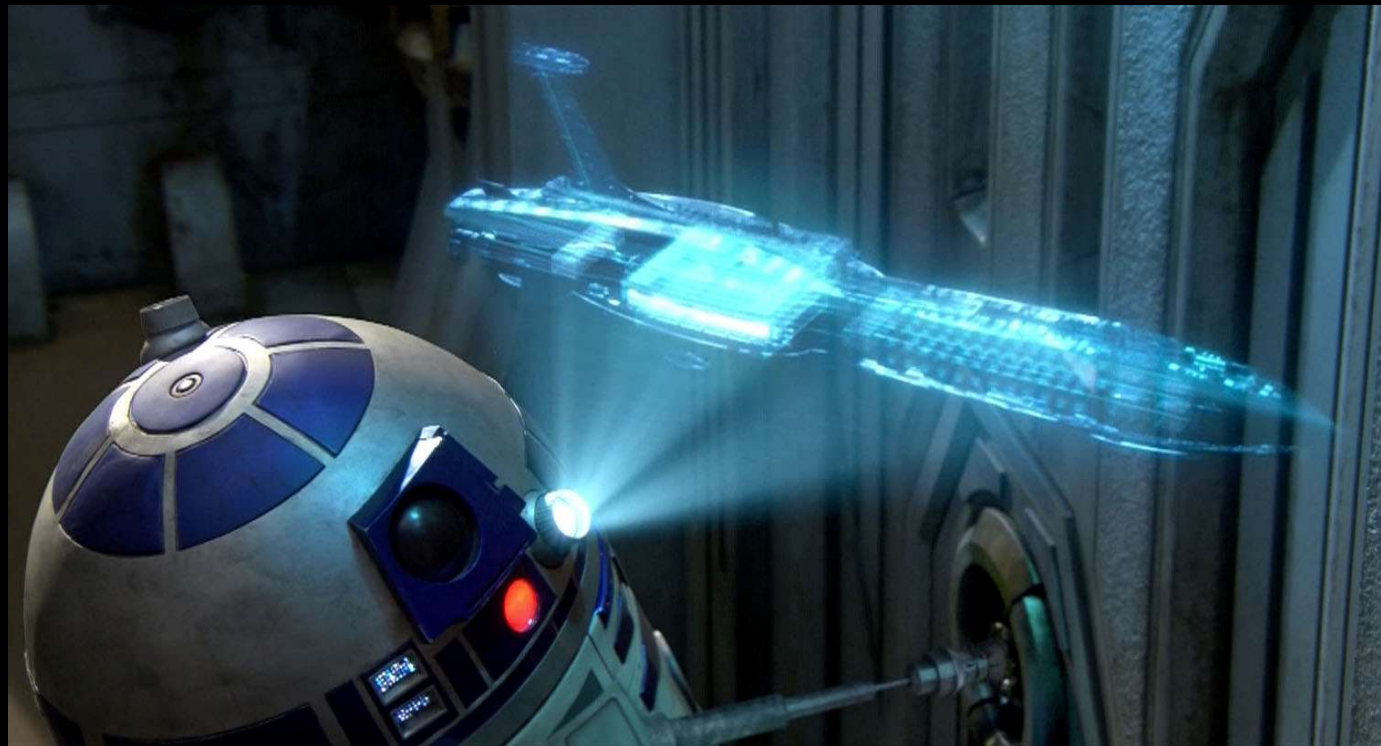

DO YOU REMEMBER ?
A LONG TIME AGO, IN A GALAXY FAR AWAY...