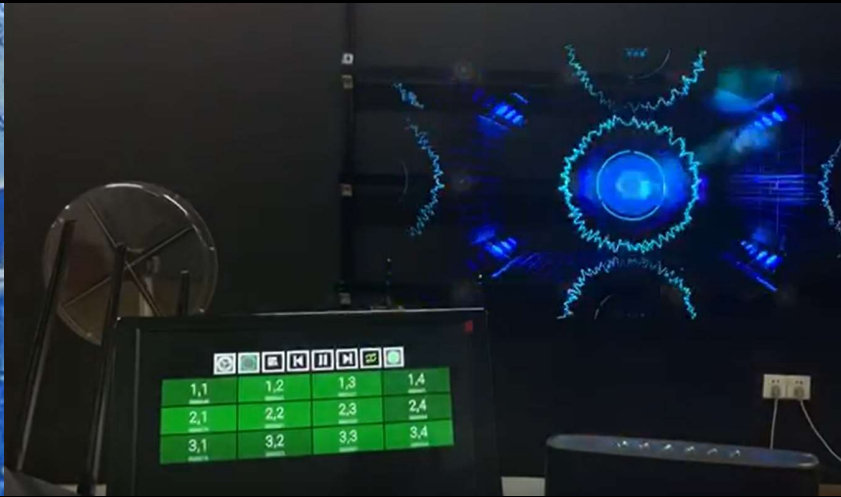

ALMOST EVERYWHERE...