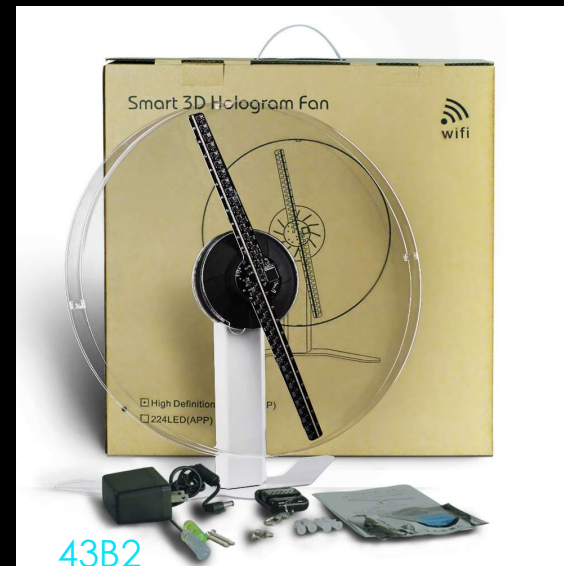

BASIC-MODELS

43CM STARTING FROM 99€

43B2