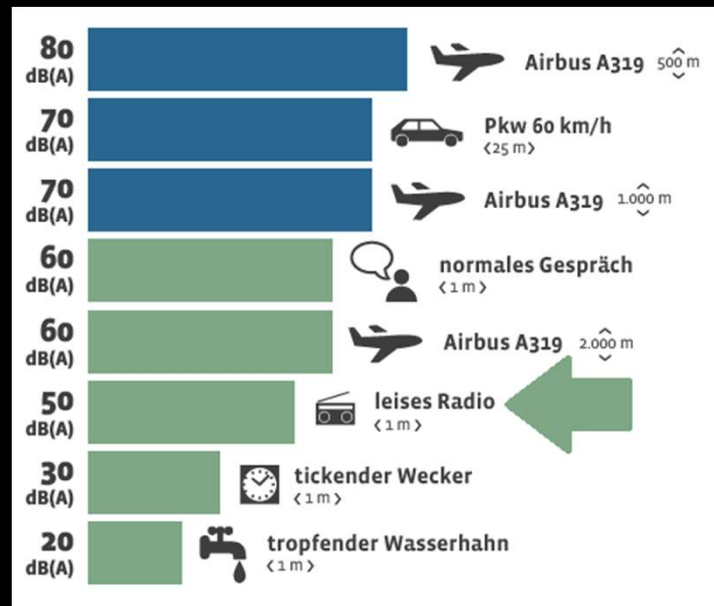

COMPARISON 43A – 50A

Technical data

Description	43A - basic	50A - professional	Notice
Diameter	43cm	50cm	Video size important
Brightness	800cd/m2	1600cd/m2	Most video animations do not require HD resolution
Resolution	Max. 368 x368	512 x 512	
Video format	bin files Converting by included software necessary	mp4	2mb mp4 convert into 100MB bin
LED quantity	256 x 4	128 x 4	
Watt	140W	70W	
Noise	Ca. 55-58 dB conversation	Ca. 48-52 dB silent radio	
Software	slow	A7	Fluid image
Weight Net	from 99 €	Professional device	50A is best seller
Control	SD card, remote control	App, internet control	

(ONLY) OUR DEVICE, 55DB NOISE...

(SILENT RADIO)
NO HELICOPTER

MODEL 70W

...COMING SOON

2K Resolution

3000 cd/m²

MODELL 100H

Remote control
(Cloud)