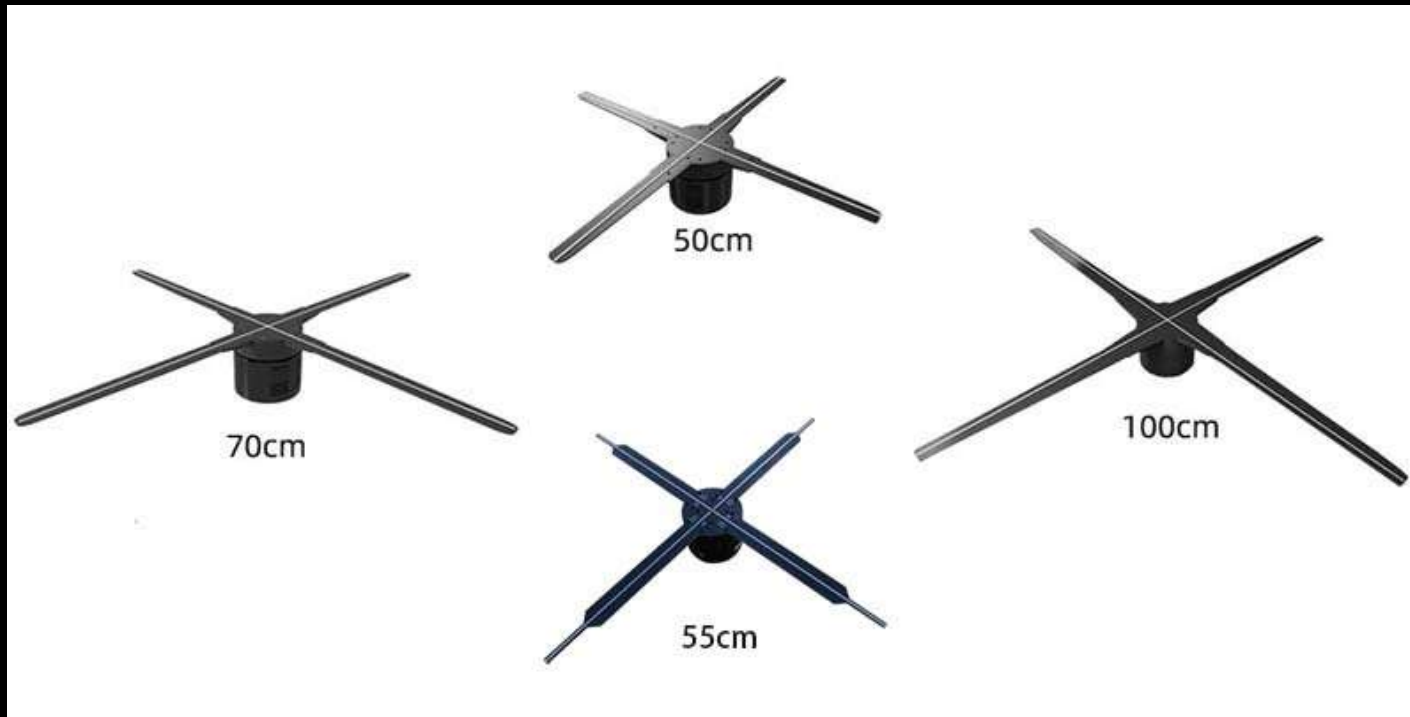

PROFESSIONAL MODELS

W/WO REMOTE CONTROL, BLUETOOTH SPEAKER, WALL