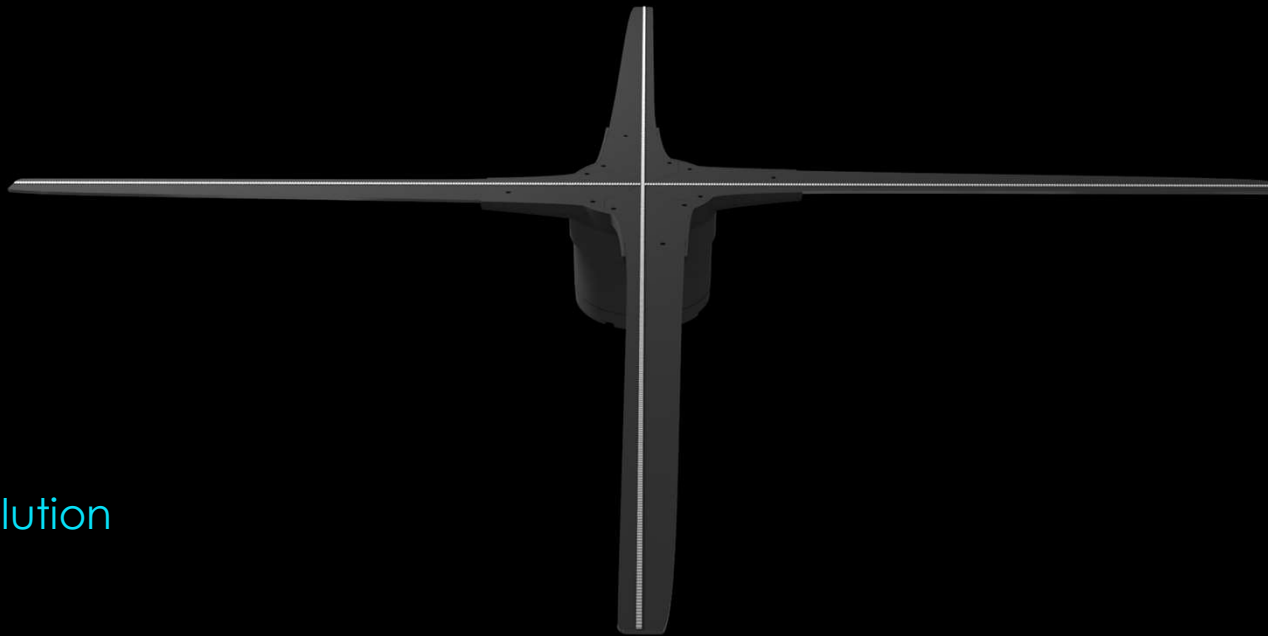

MODELL 100H

Remote control
(Cloud)

1600cd/m²

100 Testvideo

Tact:60 seconds

1024 x 1024 Resolution